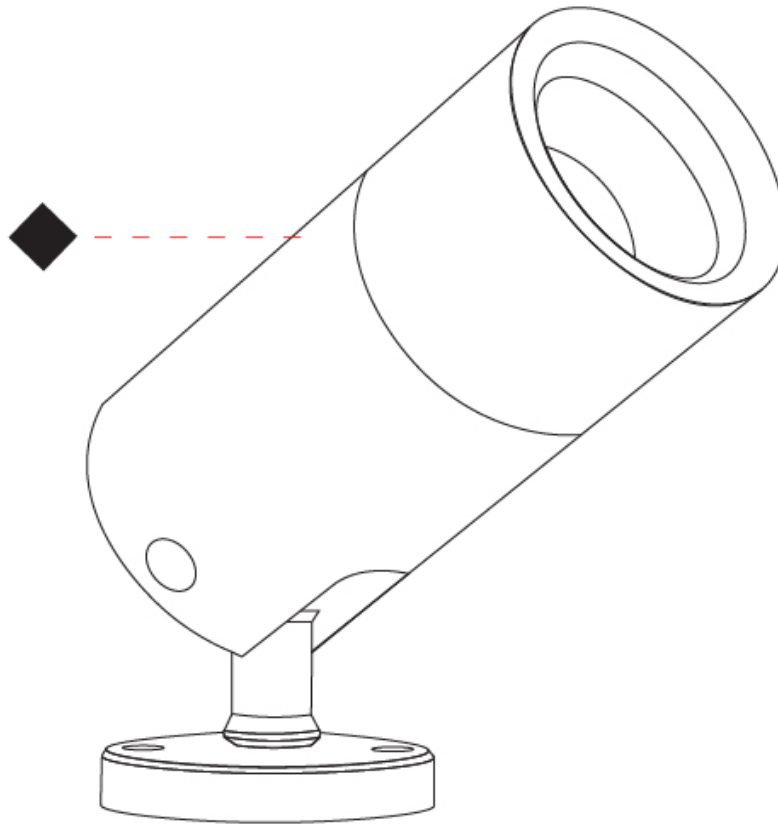

VARIO 60 SURFACE

E12F0000-

PROJECT	_____
TYPE	_____
SPECIFIER	_____
QUANTITY	_____
DATE	_____

E